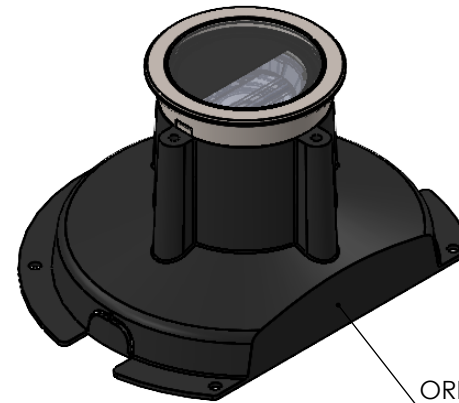

ORIENTATE THIS SIDE TOWARDS THE WALL

Description : Moon Recessed Wall Wash ALL-GLASS

Code : AL5417

Scale : 1:3

SHEET 1 OF 3

Revision : 01

DIMENSIONS ARE IN MILLIMETERS [BRACKETED DIMENSIONS ARE IN INCHES]

GRIVEN 

<http://www.griven.com>

Description : Moon Recessed Wall Wash FRAME

Code : AL5417

Scale : 1:3

SHEET 2 OF 3

Revision : 01

DIMENSIONS ARE IN MILLIMETERS [BRACKETED DIMENSIONS ARE IN INCHES]

GRIVEN 

<http://www.griven.com>

ORIENTATE THIS SIDE TOWARDS THE WALL

Description : Moon Recessed Wall Wash DRIVE-OVER

Code : AL5417

Scale : 1:3

SHEET 3 OF 3

Revision : 01

DIMENSIONS ARE IN MILLIMETERS [BRACKETED DIMENSIONS ARE IN INCHES]