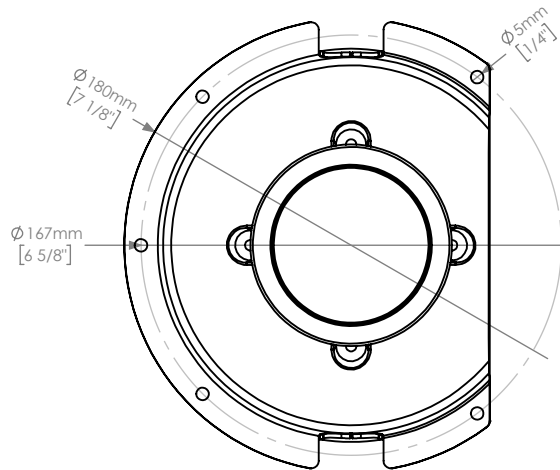

ORIENTATE THIS SIDE TOWARDS THE WALL

Description : Moon Recessed Wall Wash ALL-GLASS

Code : AL5417

Scale : 1:3

SHEET 1 OF 3

Revision : 01

DIMENSIONS ARE IN MILLIMETERS [BRACKETED DIMENSIONS ARE IN INCHES]

GRIVEN 

<http://www.griven.com>

Description : Moon Recessed Wall Wash FRAME

Code : AL5417

Scale : 1:3

SHEET 2 OF 3

Revision : 01

DIMENSIONS ARE IN MILLIMETERS [BRACKETED DIMENSIONS ARE IN INCHES]

GRIVEN 

<http://www.griven.com>

ORIENTATE THIS SIDE TOWARDS THE WALL

Description : Moon Recessed Wall Wash DRIVE-OVER

Code : AL5417

Scale : 1:3

SHEET 3 OF 3

Revision : 01

DIMENSIONS ARE IN MILLIMETERS [BRACKETED DIMENSIONS ARE IN INCHES]