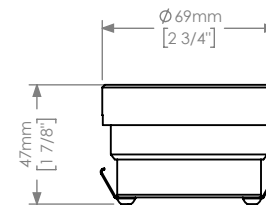

ORIENTATE THIS SIDE TOWARDS THE WALL

Description : Moon Recessed Wall Wash ALL-GLASS

Code : AL5417

Scale : 1:3

SHEET 1 OF 3

Revision : 01

DIMENSIONS ARE IN MILLIMETERS [BRACKETED DIMENSIONS ARE IN INCHES]

GRIVEN 

<http://www.griven.com>

Description : Moon Recessed Wall Wash FRAME

Code : AL5417

Scale : 1:3

SHEET 2 OF 3

Revision : 01

DIMENSIONS ARE IN MILLIMETERS [BRACKETED DIMENSIONS ARE IN INCHES]

GRIVEN 

<http://www.griven.com>

ORIENTATE THIS SIDE TOWARDS THE WALL

Description : Moon Recessed Wall Wash DRIVE-OVER

Code : AL5417

Scale : 1:3

SHEET 3 OF 3

Revision : 01

DIMENSIONS ARE IN MILLIMETERS [BRACKETED DIMENSIONS ARE IN INCHES]