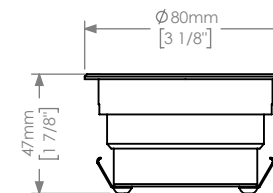

ORIENTATE THIS SIDE TOWARDS THE WALL

Description : Moon Recessed Wall Wash ALL-GLASS

Code : AL5417

Scale : 1:3

SHEET 1 OF 3

Revision : 01

DIMENSIONS ARE IN MILLIMETERS [BRACKETED DIMENSIONS ARE IN INCHES]

GRIVEN 

<http://www.griven.com>

Description : Moon Recessed Wall Wash FRAME

Code : AL5417

Scale : 1:3

SHEET 2 OF 3

Revision : 01

DIMENSIONS ARE IN MILLIMETERS [BRACKETED DIMENSIONS ARE IN INCHES]

GRIVEN 

<http://www.griven.com>

ORIENTATE THIS SIDE TOWARDS THE WALL

Description : Moon Recessed Wall Wash DRIVE-OVER

Code : AL5417

Scale : 1:3

SHEET 3 OF 3

Revision : 01

DIMENSIONS ARE IN MILLIMETERS [BRACKETED DIMENSIONS ARE IN INCHES]