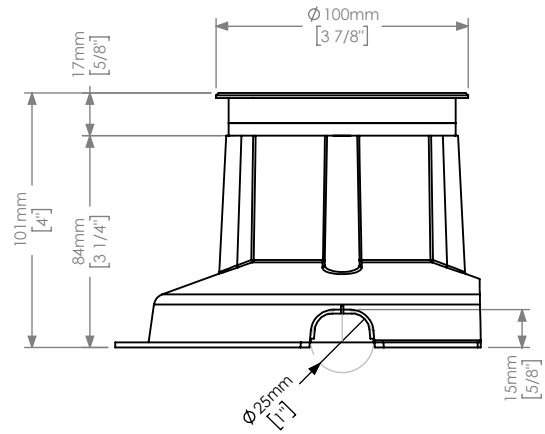

ORIENTATE THIS SIDE TOWARDS THE WALL

Description : Moon Recessed Wall Wash ALL-GLASS

Code : AL5417

Scale : 1:3

SHEET 1 OF 3

Revision : 01

DIMENSIONS ARE IN MILLIMETERS [BRACKETED DIMENSIONS ARE IN INCHES]

GRIVEN 

<http://www.griven.com>

Description : Moon Recessed Wall Wash FRAME

Code : AL5417

Scale : 1:3

SHEET 2 OF 3

Revision : 01

DIMENSIONS ARE IN MILLIMETERS [BRACKETED DIMENSIONS ARE IN INCHES]

GRIVEN 

<http://www.griven.com>

ORIENTATE THIS SIDE TOWARDS THE WALL

Description : Moon Recessed Wall Wash DRIVE-OVER

Code : AL5417

Scale : 1:3

SHEET 3 OF 3

Revision : 01

DIMENSIONS ARE IN MILLIMETERS [BRACKETED DIMENSIONS ARE IN INCHES]