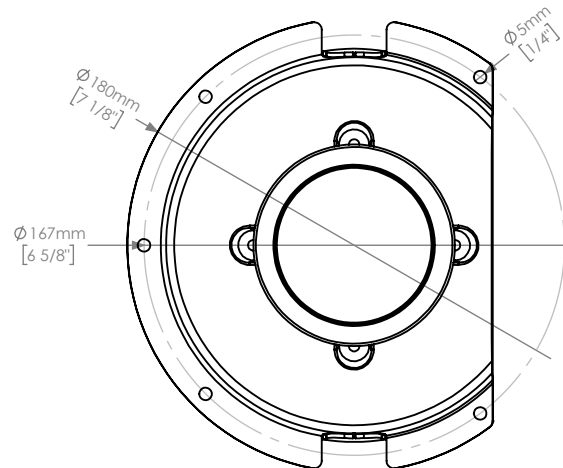

ORIENTATE THIS SIDE TOWARDS THE WALL

Description : Moon Recessed Wall Wash ALL-GLASS

Code : AL5417

Scale : 1:3

SHEET 1 OF 3

Revision : 01

DIMENSIONS ARE IN MILLIMETERS [BRACKETED DIMENSIONS ARE IN INCHES]

GRIVEN 

<http://www.griven.com>

Description : Moon Recessed Wall Wash FRAME

Code : AL5417

Scale : 1:3

SHEET 2 OF 3

Revision : 01

DIMENSIONS ARE IN MILLIMETERS [BRACKETED DIMENSIONS ARE IN INCHES]

GRIVEN 

<http://www.griven.com>

ORIENTATE THIS SIDE TOWARDS THE WALL

Description : Moon Recessed Wall Wash DRIVE-OVER

Code : AL5417

Scale : 1:3

SHEET 3 OF 3

Revision : 01

DIMENSIONS ARE IN MILLIMETERS [BRACKETED DIMENSIONS ARE IN INCHES]