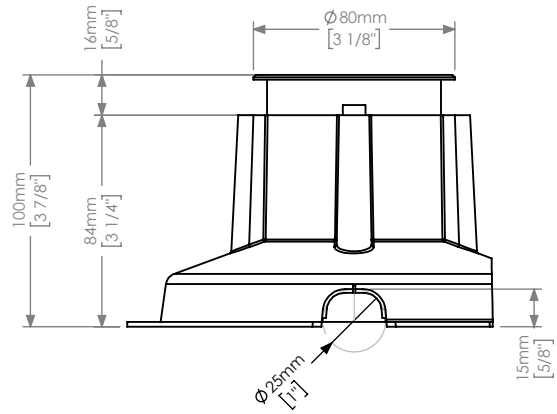

ORIENTATE THIS SIDE TOWARDS THE WALL

Description : Moon Recessed Wall Wash ALL-GLASS

Code : AL5417

Scale : 1:3

SHEET 1 OF 3

Revision : 01

DIMENSIONS ARE IN MILLIMETERS [BRACKETED DIMENSIONS ARE IN INCHES]

GRIVEN 

<http://www.griven.com>

Description : Moon Recessed Wall Wash FRAME

Code : AL5417

Scale : 1:3

SHEET 2 OF 3

Revision : 01

DIMENSIONS ARE IN MILLIMETERS [BRACKETED DIMENSIONS ARE IN INCHES]

GRIVEN 

<http://www.griven.com>

ORIENTATE THIS SIDE TOWARDS THE WALL

Description : Moon Recessed Wall Wash DRIVE-OVER

Code : AL5417

Scale : 1:3

SHEET 3 OF 3

Revision : 01

DIMENSIONS ARE IN MILLIMETERS [BRACKETED DIMENSIONS ARE IN INCHES]