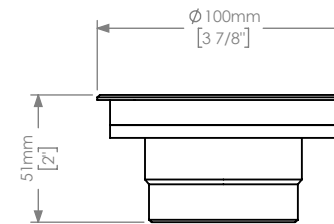

ORIENTATE THIS SIDE TOWARDS THE WALL

Description : Moon Recessed Wall Wash ALL-GLASS

Code : AL5417

Scale : 1:3

SHEET 1 OF 3

Revision : 01

DIMENSIONS ARE IN MILLIMETERS [BRACKETED DIMENSIONS ARE IN INCHES]

GRIVEN 

<http://www.griven.com>

Description : Moon Recessed Wall Wash FRAME

Code : AL5417

Scale : 1:3

SHEET 2 OF 3

Revision : 01

DIMENSIONS ARE IN MILLIMETERS [BRACKETED DIMENSIONS ARE IN INCHES]

GRIVEN 

<http://www.griven.com>

ORIENTATE THIS SIDE TOWARDS THE WALL

Description : Moon Recessed Wall Wash DRIVE-OVER

Code : AL5417

Scale : 1:3

SHEET 3 OF 3

Revision : 01

DIMENSIONS ARE IN MILLIMETERS [BRACKETED DIMENSIONS ARE IN INCHES]