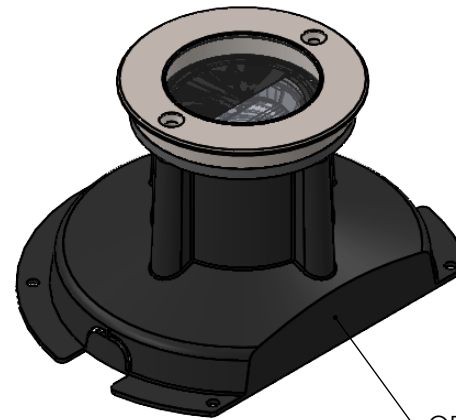

ORIENTATE THIS SIDE TOWARDS THE WALL

Description : Moon Recessed Wall Wash ALL-GLASS

Code : AL5417

Scale : 1:3

SHEET 1 OF 3

Revision : 01

DIMENSIONS ARE IN MILLIMETERS [BRACKETED DIMENSIONS ARE IN INCHES]

GRIVEN 

<http://www.griven.com>

Description : Moon Recessed Wall Wash FRAME

Code : AL5417

Scale : 1:3

SHEET 2 OF 3

Revision : 01

DIMENSIONS ARE IN MILLIMETERS [BRACKETED DIMENSIONS ARE IN INCHES]

GRIVEN 

<http://www.griven.com>

ORIENTATE THIS SIDE TOWARDS THE WALL

Description : Moon Recessed Wall Wash DRIVE-OVER

Code : AL5417

Scale : 1:3

SHEET 3 OF 3

Revision : 01

DIMENSIONS ARE IN MILLIMETERS [BRACKETED DIMENSIONS ARE IN INCHES]